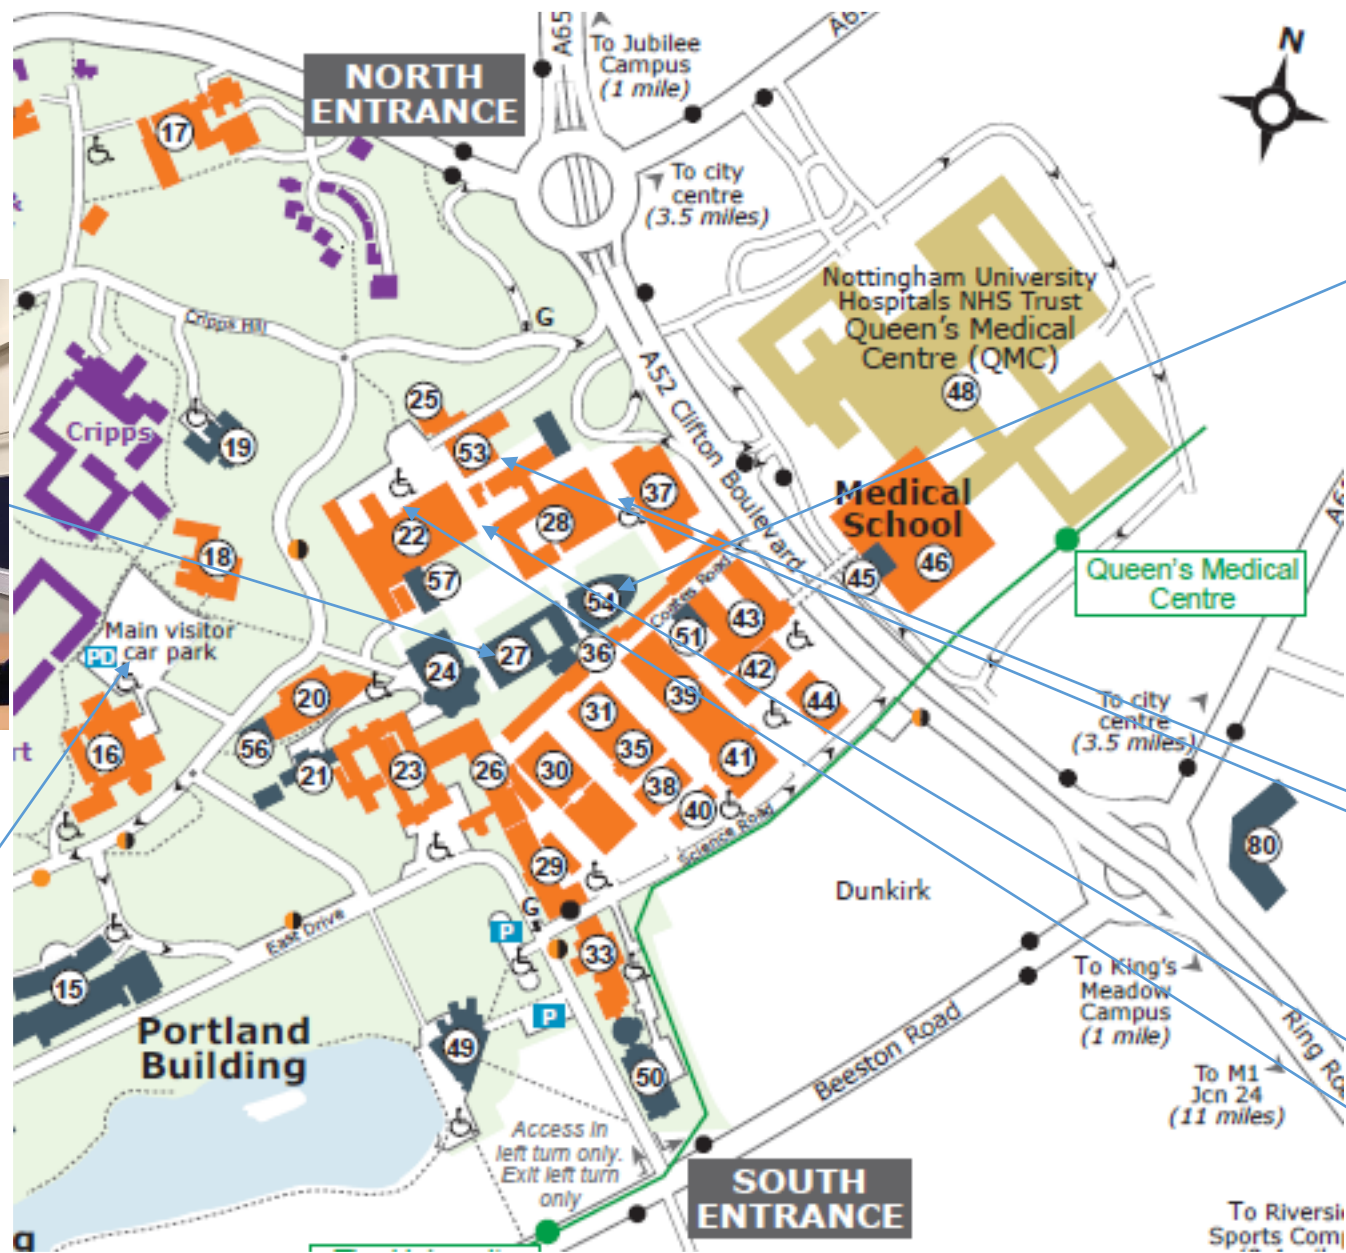

Building 27 – Pope Building (A17) – Lectures starting 10.30

Delegate Parking, £10 pay and display (4hrs+)

Building 54 – ESLC Registration starting at 9.30 Exhibition, Tea/Coffee and Lunch

Exhibitor parking Parking close to buildings 22,53,28, 37 by permit only, collect from Jill Webb